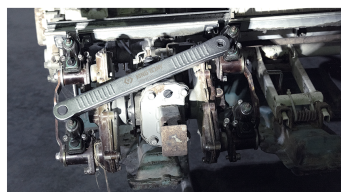

3893EW

1/4" and 3/8" ratchet extension

- The extension makes it easier to work in confined spaces.
- Comes with two interchangeable 1/4" and 3/8" square drives.
- The chain-driven mechanism improves durability and smoothness of operation.
- Designed to move away from the work area to facilitate tightening and loosening.
- Maximum authorized torque: 130 Nm (96 ft lb).

3893EW

Length (mm)

340

Max torque (Nm)

130

Weight (g)

410