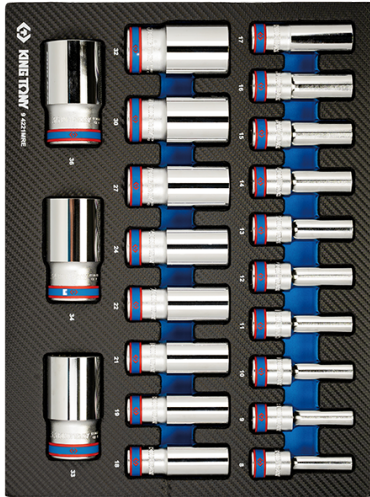

94221MRE

M 1/2" Long Metric socket EVAWAVE set - 21pcs

Weight (kg) : 3.92

■ #9 (280 x 375 mm)

	Series	Content
		
	4230M	8, 9, 10, 11, 12, 13, 14, 15, 16, 17, 18, 19, 21, 22, 24, 27, 30, 32, 33, 34, 36