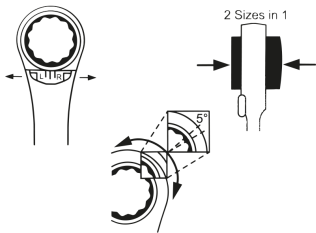

## 14902MR01

**M** 4 in 1 double box end speedwrench set - 2 pcs

- Metric.
- Straight.
- 4 Dimensions in 1 wrench.
- 5° Take-up angle.
- Reversible.
- Polished chrome finish.

	Series	Content
	3739NM	8x10x12x13 - 16x17x18x19