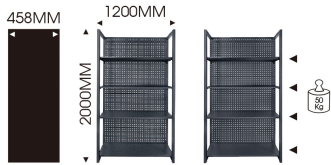

87D1120LAK

4-level storage shelf (1200 mm)

- 4 levels for maximum storage.
- Compatible with 87D11 workshop furniture range.
- Weight capacity per shelf: 50 kg.

Dimensions W x D x H (mm)

Weight (kg)

87D1120LAK

1200 x 458 x 2000

55