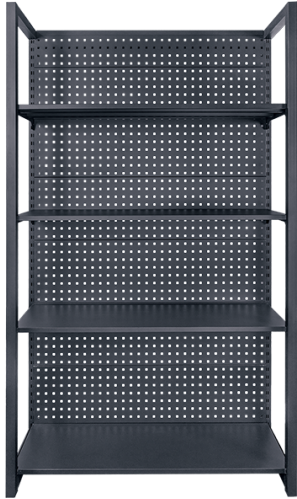

87D1120LAK

4-level storage shelf (1200 mm)

- 4 levels for maximum storage.
- Compatible with 87D11 workshop furniture range.
- Weight capacity per shelf: 50 kg.

Dimensions W x D x H (mm)

Weight (kg)

87D1120LAK

1200 x 458 x 2000

55