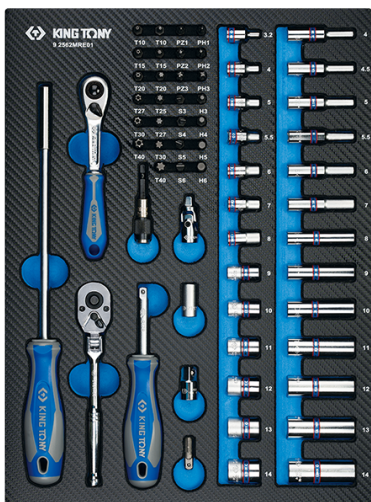

92562MRE01

M 1/4" Socket set and accessories
metric EVAWAVE foam tray - 62 pcs

Weight (kg) : 1,45

■ #9 (280 x 375 mm)

		Series		Content
			2335M	3.2, 4, 5, 5.5, 6, 7, 8, 9, 10, 11, 12, 13, 14
			2235M	4, 4.5, 5, 5.5, 6, 7, 8, 9, 10, 11, 12, 13, 14
	 		2813	2813
			2792	2792
	 		2142	2142
			213312DF	213312DF
			2781P	278106P
			2178DF	2178DF
	 		752	75260
	 		770	25mm
	 		1025P	PH1, PH2, PH3
	 		1025Z	PZ1, PZ2, PZ3
			1025H	H3, H4, H5, H6

				
			1025S	3.0, 4.0, 5.0, 6.0
			1025T	T10, T15, T20, T25, T27, T30, T40
			1025U	T10H, T15H, T20H, T25H, T27H, T30H, T40H
			2773GS	277355GS