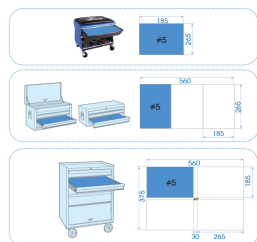

## 991026PR

**M** Termoformato di chiavi maschio TORX®, RESISTORX®, chiavi a bussola TORX® e chiavi a bussola a giravite TORX® - 26 pezzi

Dimensioni L x l (mm) : 185x265

Peso (kg) : 1.3

■ #5

		Series		Content
		1/2"	4023	T30, T40, T45, T50, T55
		1/2"	4375M	E10, E12, E14, E16, E18
			1143R	T10, T15, T20, T25, T27, T30, T40, T45, T50
			1147R	T10H, T15H, T20H, T25H, T27H, T30H, T40H