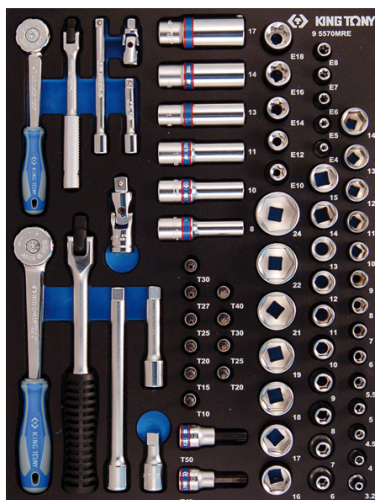

## 95570MRE

**M** Vassoio EVAWAVE di chiavi a bussola ed accessori 1/4" e 3/8" metriche - 70 pezzi

Contenitore vuoto : EF5570

Peso (kg) : 3.2

■ #9

		Series	Content
		1/4"	2335M 3.2, 4, 4.5, 5, 5.5, 6, 7, 8, 9, 10, 11, 12, 13, 14
		1/4"	2375M E4, E5, E6, E7, E8
		1/4"	2033 T20, T25, T30, T40
		1/4"	2037 T10H, T15H, T20H, T25H, T27H, T30H
	1/4"	2792	2792
	1/4"	2221	50, 100 mm
	1/4"	2452	245205F
	1/4"	2755G	275555G

**KING TONY**

*Enjoy your work*

			3335M	6, 7, 8, 9, 10, 11, 12, 13, 14, 15, 16, 17, 18, 19, 21, 22, 24
			3235M	8, 10, 11, 12, 14, 17
			3375M	E10, E12, E14, E16, E18
			3027	T40, T50
			3452G	345208G
			3755G	375508G
			3792	3792