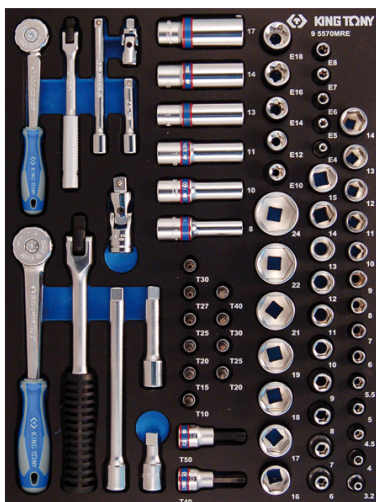

95570MRE

M Vassoio EVAWAVE di chiavi a bussola ed accessori 1/4" e 3/8" metriche - 70 pezzi

Contenitore vuoto : EF5570

Peso (kg) : 3.2

■ #9

		Series	Content
		1/4"	2335M 3.2, 4, 4.5, 5, 5.5, 6, 7, 8, 9, 10, 11, 12, 13, 14
		1/4"	2375M E4, E5, E6, E7, E8
		1/4"	2033 T20, T25, T30, T40
		1/4"	2037 T10H, T15H, T20H, T25H, T27H, T30H
	1/4"	2792	2792
	1/4"	2221	50, 100 mm
	1/4"	2452	245205F
	1/4"	2755G	275555G

KING TONY

Enjoy your work

			3335M	6, 7, 8, 9, 10, 11, 12, 13, 14, 15, 16, 17, 18, 19, 21, 22, 24
			3235M	8, 10, 11, 12, 14, 17
			3375M	E10, E12, E14, E16, E18
			3027	T40, T50
			3452G	345208G
			3755G	375508G
			3792	3792