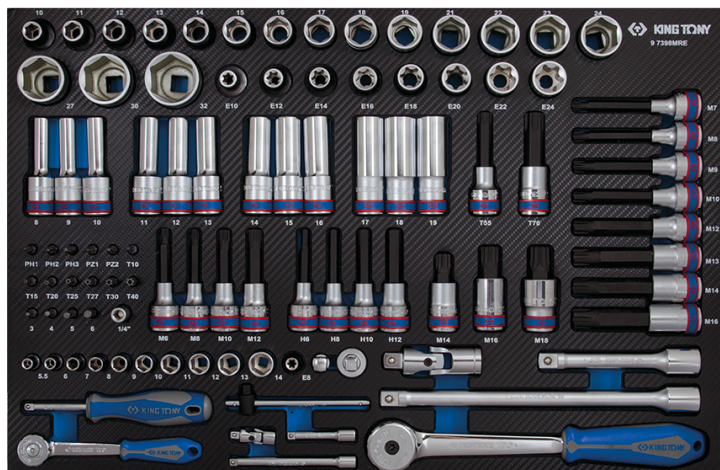

## 97398MRE

**M** Vassoio EVAWAVE di chiavi a bussola ed accessori 1/4", 3/8" e 1/2" e accessori - 98 pezzi

Peso (kg) : 8.8

■ #6 (560 x 375 mm)

		Series	Content
		1/4"	2335M 5.5, 6, 7, 8, 9, 10, 11, 12, 13, 14
		3/8"	3375M E8
		1/2"	4335M 10, 11, 12, 13, 14, 15, 16, 17, 18, 19, 21, 22, 23, 24, 27, 30, 32
		1/2"	4375M E10, E12, E14, E16, E18, E20, E22, E24
		1/2"	4235M 8, 9, 10, 11, 12, 13, 14, 15, 16, 17, 18, 19
		1/2"	4033 T55, T70
		1/2"	4049 M7, M8, M9, M10, M12, M13, M14, M16
		1/2"	4036 M6, M8, M10, M12

			4035	H6 , H8 , H10 , H12
			4026	M14, M16, M18
			1025H	H3, H4, H5, H6
			1025U	T10H, T15H, T20H, T25H, T27H, T30H, T40H
			1025P	PH1 , PH2 , PH3
			1025Z	PZ1, PZ2
			2142	2142
			2221	50, 100 mm (222102, 222104)
			2571	257145
			2755G	275555G
			2792	2792
			2178DF	2178DF
			2813	2813
			4813	4813
			4791	4791
			4251	125, 250 mm (425105, 425110)
			4755G	475510G