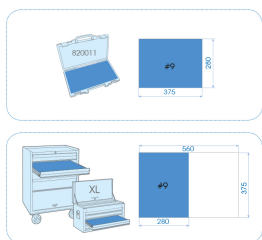

94537MRV

M Vassoio EVAWAVE di chiavi a bussola ed accessori 1/2" metriche - 37 pezzi

Contenitore vuoto : EF4537

■ #9

		Series	Content
		1/2"	4335M 8, 10, 11, 12, 13, 14, 15, 16, 17, 18, 19, 20, 21, 22, 23, 24, 26, 27, 28, 30, 32
		1/2"	4375M E10, E12, E14, E16, E18, E20, E22, E24
			4293 429302
			4251 425105R, 425110R
			4791 4791
		1/2"	4635 463014RC 463516M, 463521R
			4779G 477910G