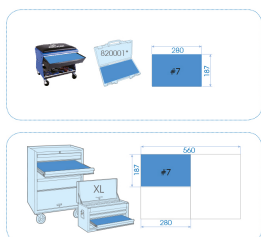

94143FRE

Vassoio EVAWAVE di giraviti a percussione con inserti - 43 pezzi

Peso (kg) : 1.7

■ #7 (187 x 280 mm)

		Series	Content
		5/16"	1836S 9 x 1.6, 11 x 2
		5/16"	1880S 8 x 1.2, 10 x 1.6
		5/16"	1836P PH2, PH3
		5/16"	1880P PH2, PH3
		5/16"	1832H H3, H4, H5, H6, H7, H8, H10, H12
		5/16"	1832T T15, T20, T25, T27, T30, T40, T45, T50
		10mm	1636H H5, H6, H7, H8, H10, H12
		10mm	1636T T30, T40, T45, T50, T55, T60