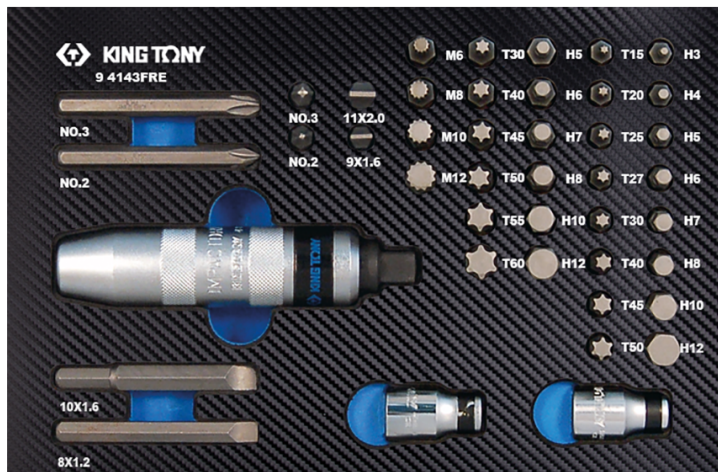

94143FRE

Vassoio EVAWAVE di giraviti a percussione con inserti - 43 pezzi

Peso (kg) : 1.7

■ #7 (187 x 280 mm)

		Series	Content
		5/16"	1836S 9 x 1.6, 11 x 2
		5/16"	1880S 8 x 1.2, 10 x 1.6
		5/16"	1836P PH2, PH3
		5/16"	1880P PH2, PH3
		5/16"	1832H H3, H4, H5, H6, H7, H8, H10, H12
		5/16"	1832T T15, T20, T25, T27, T30, T40, T45, T50
		10mm	1636H H5, H6, H7, H8, H10, H12
		10mm	1636T T30, T40, T45, T50, T55, T60

			1636M	M6, M8, M10, M12
			4148	414810M, 414810S
			4112*	4112