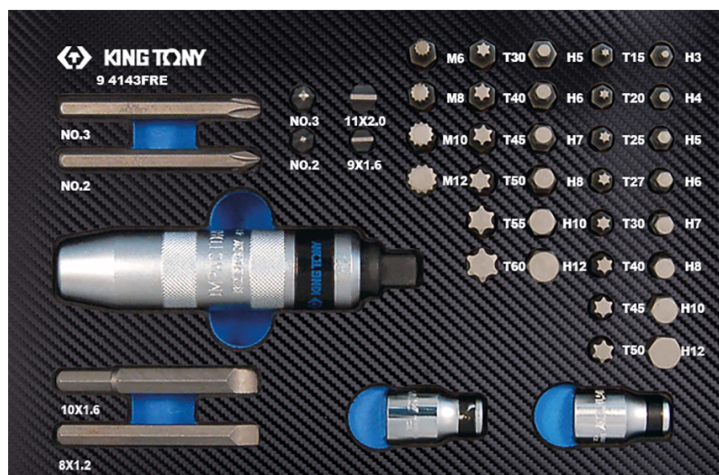

## 94143FRE

### Vassoio EVAWAVE di giraviti a percussione con inserti - 43 pezzi

Peso (kg) : 1.7

■ #7 (187 x 280 mm)

		Series	Content
		5/16"	1836S 9 x 1.6, 11 x 2
		5/16"	1880S 8 x 1.2, 10 x 1.6
		5/16"	1836P PH2, PH3
		5/16"	1880P PH2, PH3
		5/16"	1832H H3, H4, H5, H6, H7, H8, H10, H12
		5/16"	1832T T15, T20, T25, T27, T30, T40, T45, T50
		10mm	1636H H5, H6, H7, H8, H10, H12
		10mm	1636T T30, T40, T45, T50, T55, T60