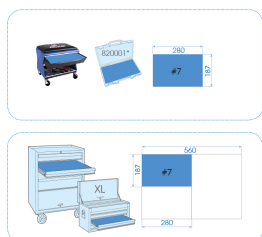

### Vassoio EVAWAVE di giraviti a percussione con inserti - 43 pezzi

Peso (kg) : 1.7

■ #7 (187 x 280 mm)

		Series	Content
		5/16"	1836S 9 x 1.6, 11 x 2
		5/16"	1880S 8 x 1.2, 10 x 1.6
		5/16"	1836P PH2, PH3
		5/16"	1880P PH2, PH3
		5/16"	1832H H3, H4, H5, H6, H7, H8, H10, H12
		5/16"	1832T T15, T20, T25, T27, T30, T40, T45, T50
		10mm	1636H H5, H6, H7, H8, H10, H12
		10mm	1636T T30, T40, T45, T50, T55, T60