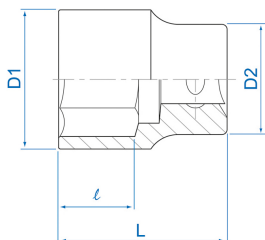

4330S

S Chiave a bussola standard pollici bi-esagonale 1/2"

ANSI / ASME B107.1

- Pollici
- Cromo Vanadio, finizione cromata lucidata

	Dimensione (Inch)	D1 (mm)	D2 (mm)	L (mm)	l (mm)	Peso (g)
433010S	5/16"	13.2	21.8	38	7	55
433012S	3/8"	15	21.8	38	7	59
433014S	7/16"	16.4	23.3	38	8	60
433015S	15/32"	18	23.3	38	9	62
433016S	1/2"	19	23.3	38	10	62
433018S	9/16"	20.4	23.3	38	11	62
433019S	19/32"	21.6	23.3	38	11	64
433020S	5/8"	22.9	24	38	11	62
433022S	11/16"	24	22.5	38	12	70
433024S	3/4"	26.8	23	38	13	83
433025S	25/32"	28	23	38	13	85
433026S	13/16"	28.6	23	38	13	95
433028S	7/8"	30.2	24	40	15	102

KING TONY

Enjoy your work

433030S	15/16"	32.6	26	42	17	112
433032S	1"	34.8	26.8	42	17	130
433034S	1-1/16"	36.6	28	42	19	135
433036S	1-1/8"	39	30	44	19	160
433038S	1-3/16"	40	29.5	44	20	169
433040S	1-1/4"	42.5	30	44	22	173
433013S	13/32"	15	23.3	38	7	51
433044S	1-3/8"	46	33	46	24	243