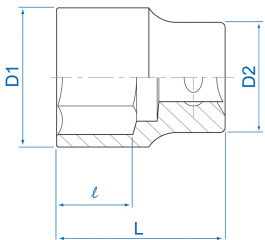

4335S

S Chiave a bussola standard pollici esagonale 1/2"

ANSI / ASME B107.1

- Pollici
- Cromo Vanadio, finizione cromata lucidata

	Dimensione (Inch)	D1 (mm)	D2 (mm)	L (mm)	l (mm)	Peso (g)
433510S	5/16"	13.2	21.8	38	7	60
433512S	3/8"	15	21.8	38	7	58
433514S	7/16"	16.4	23.3	38	8	60
433515S	15/32"	17.8	23.3	38	9	63
433516S	1/2"	19	23.3	38	10	61
433518S	9/16"	20.4	23.3	38	11	61
433519S	19/32"	21.6	23.3	38	11	65
433520S	5/8"	22.9	24	38	11	60
433522S	11/16"	24	22.5	38	12	67
433524S	3/4"	26.8	23	38	13	87
433525S	25/32"	28	23	38	13	96
433526S	13/16"	28.6	23	38	13	91
433528S	7/8"	30.2	24	40	15	102

KING TONY

Enjoy your work

433530S	15/16"	32.6	26	42	17	118
433532S	1"	34.8	26.8	42	17	143
433534S	1-1/16"	36.6	28	42	19	167
433536S	1-1/8"	39	30	44	21	163
433538S	1-3/16"	40	29.5	44	21	214
433540S	1-1/4"	42.5	30	44	23	226