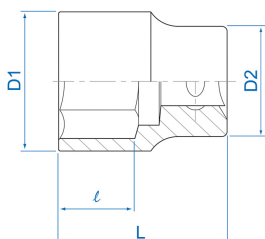

4335S

S Chiave a bussola standard pollici esagonale 1/2"

ANSI / ASME B107.1

- Pollici
- Cromo Vanadio, finizione cromata lucidata

	Dimensione (Inch)	D1 (mm)	D2 (mm)	L (mm)	l (mm)	Peso (g)
433510S	5/16"	13.2	21.8	38	7	60
433512S	3/8"	15	21.8	38	7	58
433514S	7/16"	16.4	23.3	38	8	60
433515S	15/32"	17.8	23.3	38	9	63
433516S	1/2"	19	23.3	38	10	61
433518S	9/16"	20.4	23.3	38	11	61
433519S	19/32"	21.6	23.3	38	11	65
433520S	5/8"	22.9	24	38	11	60
433522S	11/16"	24	22.5	38	12	67
433524S	3/4"	26.8	23	38	13	87
433525S	25/32"	28	23	38	13	96
433526S	13/16"	28.6	23	38	13	91
433528S	7/8"	30.2	24	40	15	102

KING TONY

Enjoy your work

433530S	15/16"	32.6	26	42	17	118
433532S	1"	34.8	26.8	42	17	143
433534S	1-1/16"	36.6	28	42	19	167
433536S	1-1/8"	39	30	44	21	163
433538S	1-3/16"	40	29.5	44	21	214
433540S	1-1/4"	42.5	30	44	23	226