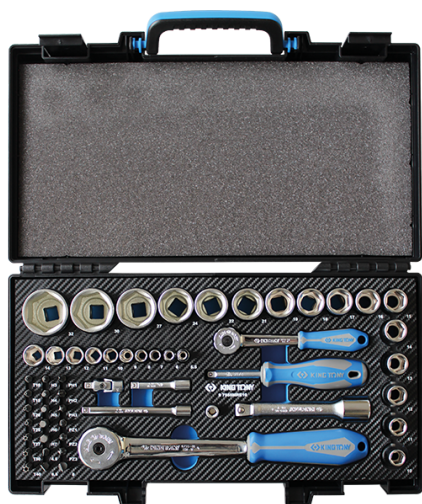

7555MRE10

M Cassetta di chiavi a bussola 1/4" e 1/2" esagonali, metriche ed accessori - 55 pezzi

Cassetta vuota : 820003K
 EVAWAVE vuota : EF7555
 Dimensioni L x l x h (mm) : 389 x 230 x 66
 Peso (kg) : 3.8

- Bussole - Esagonale
- Metrico
- Nottolini 1/4" e 1/2" con angolo di ripresa 5°
- Cassetta in plastica 820003K
- EVA #8 (375 x 186 mm)

		Series	Content
		1/4"	2335M 5.5, 6, 7, 8, 9, 10, 11, 12, 13, 14
		1/2"	4335M 10, 11, 12, 13, 14, 15, 16, 17, 18, 19, 21, 22, 24, 27, 30, 32
		1/4"	1025S 4.5, 6.5, 8
		1/4"	1025P PH1, PH2, PH3
		1/4"	1025Z PZ1, PZ2, PZ3
		1/4"	1025U T10H, T15H, T20H, T25H, T27H, T30H, T40H
		1/4"	1025H 3, 4, 5, 6, 7
	1/2"	4755G	475510G