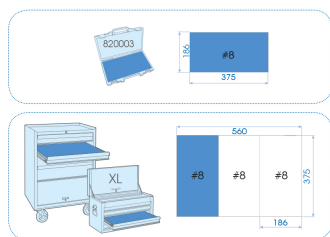

7555MRE10

M Cassetta di chiavi a bussola 1/4" e 1/2" esagonali, metriche ed accessori - 55 pezzi

Cassetta vuota : 820003K
 EVAWAVE vuota : EF7555
 Dimensioni L x l x h (mm) : 389 x 230 x 66
 Peso (kg) : 3.8

- Bussole - Esagonale
- Metrico
- Nottolini 1/4" e 1/2" con angolo di ripresa 5°
- Cassetta in plastica 820003K
- EVA #8 (375 x 186 mm)

		Series	Content
		1/4"	2335M 5.5, 6, 7, 8, 9, 10, 11, 12, 13, 14
		1/2"	4335M 10, 11, 12, 13, 14, 15, 16, 17, 18, 19, 21, 22, 24, 27, 30, 32
		1/4"	1025S 4.5, 6.5, 8
		1/4"	1025P PH1, PH2, PH3
		1/4"	1025Z PZ1, PZ2, PZ3
		1/4"	1025U T10H, T15H, T20H, T25H, T27H, T30H, T40H
		1/4"	1025H 3, 4, 5, 6, 7
	1/2"	4755G	475510G