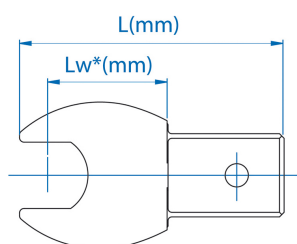

345011S

S Inserto a forchetta in pollici (9 x 12 mm)

- Finizione cromata lucidata

	Dimensione (Inch)	Fissaggio	Lw (mm)	l (mm)	Peso (g)
34501110S	5/16"	9x12	17.5	37	37.6
34501112S	3/8"	9x12	17.5	38	41.5
34501114S	7/16"	9x12	17.5	38.5	39.7
34501116S	1/2"	9x12	17.5	39	45.6
34501118S	9/16"	9x12	20	42	54.9
34501120S	5/8"	9x12	20	43	57.9
34501122S	11/16"	9x12	20	43.5	58
34501124S	3/4"	9x12	20	45	64
34501108S	1/4"	9x12	17.5	37.4	36