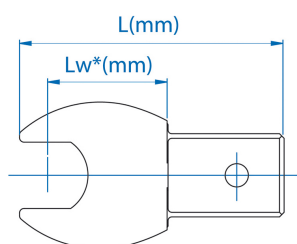

345011S

S Inserto a forchetta in pollici (9 x 12 mm)

■ Finizione cromata lucidata

	Dimensione (Inch)	Fissaggio	Lw (mm)	l (mm)	Peso (g)
34501110S	5/16"	9x12	17.5	37	37.6
34501112S	3/8"	9x12	17.5	38	41.5
34501114S	7/16"	9x12	17.5	38.5	39.7
34501116S	1/2"	9x12	17.5	39	45.6
34501118S	9/16"	9x12	20	42	54.9
34501120S	5/8"	9x12	20	43	57.9
34501122S	11/16"	9x12	20	43.5	58
34501124S	3/4"	9x12	20	45	64
34501108S	1/4"	9x12	17.5	37.4	36