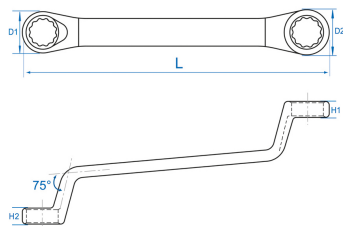

Dimensione (Inch)	D1 (mm)	D2 (mm)	H1 (mm)	L (mm)	Peso (g)
59700810	1/4"x5/16"	10.7	12.2	6	168	43
59701012	5/16"x3/8"	13.6	15.1	7	183	62
59701214	3/8"x7/16"	16.6	18	8	198	88
59701416	7/16"x1/2"	19.5	20.9	9	217	131
59701618	1/2"x9/16"	19.5	20.9	9	217	134
59701820	9/16"x5/8"	25.3	26.7	11	260	152
59702022	5/8"x11/16"	25.3	26.7	11	260	189
59702224	11/16"x3/4"	28.2	29.7	11.6	292	240
59702428	3/4"x7/8"	31.1	34	12.2	318	330
59702628	13/16"x7/8"	32.6	35.5	12.5	326.5	330
59703032	15/16"x1"	36.9	41	13.5	329	436
59703436	1-1/16"x1-1/8"	39.4	42.8	13.8	347	488
59703842	1-3/16" x 1-5/16"	46	50	17	362	636