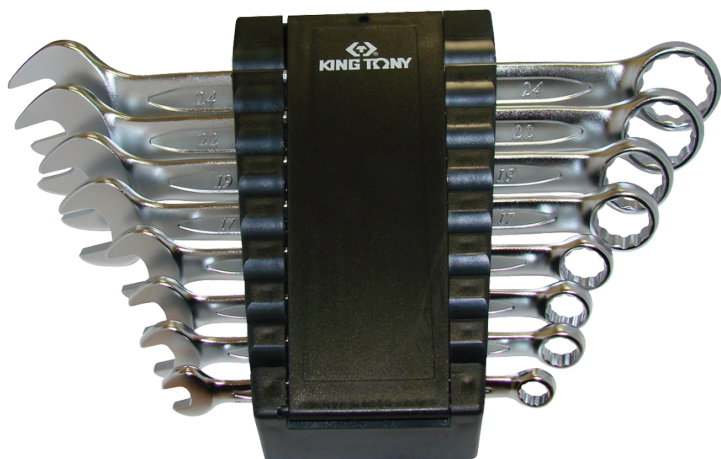

1238MR

M Supporto per chiavi combinate metriche - 8 pezzi

Peso (kg) : 0.85

Series

Content

1060

8, 9, 10, 11, 12, 13, 17, 19