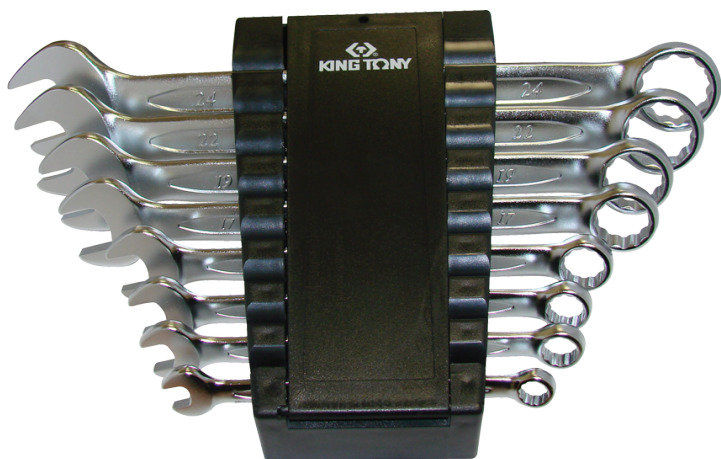

1248MR

M Supporto per chiavi combinate metriche - 8 pezzi

Peso (kg) : 1.3

Series

Content

1060

8, 10, 11, 13, 17, 19, 22, 24