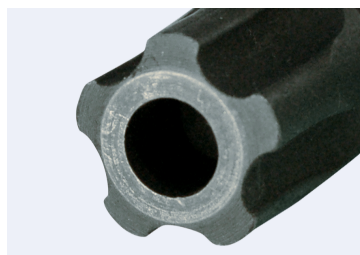

## 3149PR8

### 3/8" RESISTORX® Plus screwdriver socket set on a rail - 9 pcs

Peso (kg) : 0.36  
Lunghezza della guida (mm) : 210

- Bussola giraviti RESISTORX® Plus

Series

Content

3/8"

302D

IPR10, IPR15, IPR20, IPR25, IPR27, IPR27,  
IPR30, IPR40, IPR45, IPR50