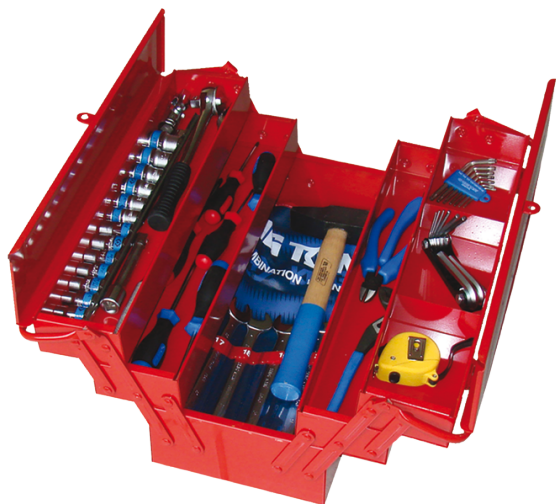

902059MR

M Cestello completo - 59 pezzi (BASIC Series)

|  | Series | Content |
|---|----------|--|
|  | 87A02AUS | |
|    | 4335M | 10 - 11 - 12 - 13 - 14 - 15 - 16 - 17 - 18 - 19 - 21 - 23 - 24 |
|   | 8708 | |
|   | 4791 | 4791 |
|   | 4251 | 425105 |
|   | 4452F | 445215F |
|   | 4725G | 472510G |
|   | 6111 | 611107 |
|   | 6516C | 651610C |
|  | 78220S | 7822350S |
|   | 6211 | 621106 |
|  | 79093M | 7909302M |