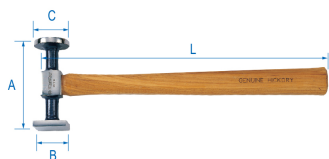

9CF110

Martelli

- Hammer to tender and to hover
- 1 convex head and 1 flat square head
- Security fitting
- Impugnatura in Hickory

	A (mm)	B (mm)	C (mm)	L (mm)	Peso (g)
9CF110	98,5	38	40	325	440