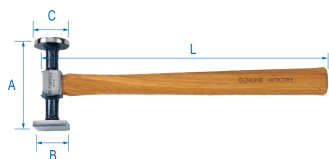

## 9CF110

### Martelli

- Hammer to tender and to hover
- 1 convex head and 1 flat square head
- Security fitting
- Impugnatura in Hickory

	A (mm)	B (mm)	C (mm)	L (mm)	Peso (g)
9CF110	98,5	38	40	325	440