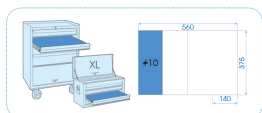

94147PRV

M Vassoio EVAWAVE di chiavi a bussola a giravite 1/2" - 17 pezzi

Peso (kg) : 1.81

■ #10 (140 x 375 mm)

		Series	Content
		1/2"	40D0 H6, H8, H10
		1/2"	4066 M8, M9, M10, M12, M14
		1/2"	4023 T20, T25, T27, T30, T40 T45, T50, T55, T60