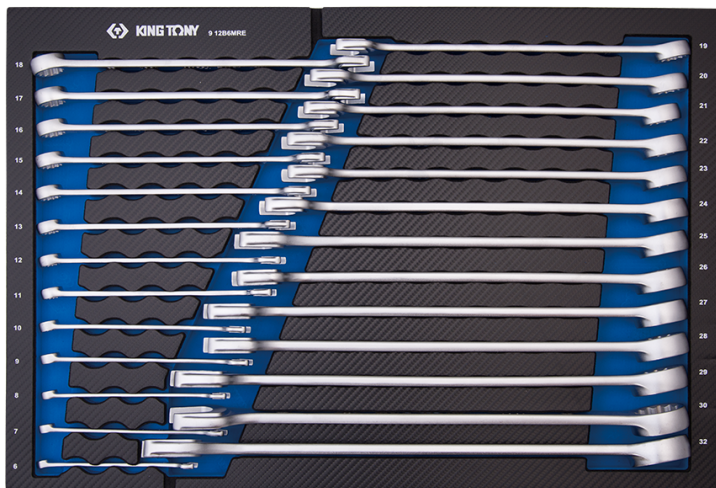

## 912B6MRE

**M** Vassoio EVAWAVE di chiavi combinate lunghe e leggere metriche - 26 pezzi

Peso (kg) : 5.9

■ #6 (560 x 375 mm)

Series

Content

1061

6, 7, 8, 9, 10, 11, 12, 13, 14, 15, 16, 17, 18, 19, 20, 21, 22, 23, 24, 25, 26, 27, 28, 29, 30, 32