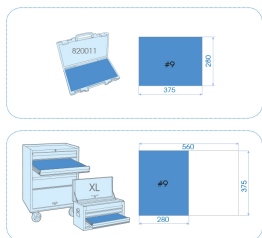

912D19MRE1

M

Vassoio EVAWAVE di chiavi combinate metriche (I-beam) - 19 pezzi

Contenitore vuoto : EF1219
Dimensioni L x l (mm) : 280x375
Peso (kg) : 2.5

■ #9

Series

Content

1062

6, 7, 8, 9, 10, 11, 12, 13, 14, 15, 16, 17, 18, 19, 20, 21, 22, 23, 24