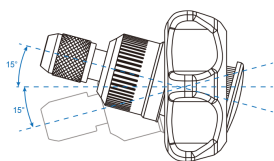

1048MR

Set punte con cricchetto palmare - 49 pezzi

Dimensioni L x l x h (mm) : 150 x 102 x 46

Peso (kg) : 0.53

- Cassetta di plastica

	Series		Content
	2746		
		 1/4"	1025P PH1 x 2, PH2 x 2(ø6mm), PH3, PH2(ø4.7mm)
		 1/4"	1025S 3.0 x 0.5, 4.0 x 0.5, 5.0 x 0.8, 6.0 x 1.0
		 1/4"	1025Z PZ2 x 2
		 1/4"	1025T T10, T15, T20 x 2, T25, T27, T30, T40
		 1/4"	1025H H3, H4, H5, H6
		 1/4"	1025U T10H, T15H, T20H x 2, T25H, T27H, T30H, T40H
		 1/4"	7150H H3, H4, H5, H6, H7, H8

		 1/4"	7150S	4.0 x 0.8, 6.0 x 1.0
		 1/4"	7100P	PH2 x 2
		 1/4"	7100T	T15, T20, T25
		 1/4"	7100Z	PZ2
		 1/4"	753	75363
		 1/4"	750	75075