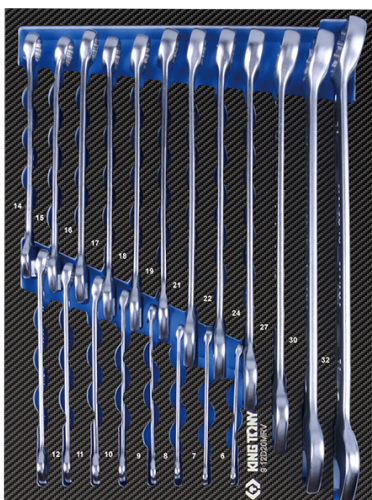

## 912D20MRE

**M**

Vassoio EVAWAVE di chiavi combinate metriche (I-beam) - 20 pezzi

- #9 (280 x 375 mm)

Series

Content

1062

6, 7, 8, 9, 10, 11, 12, 13, 14, 15, 16, 17, 18, 19, 21, 22, 24, 27, 30, 32