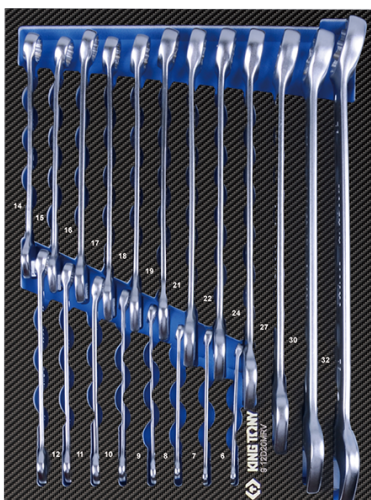

912D20MRE

M

Vassoio EVAWAVE di chiavi combinate metriche (I-beam) - 20 pezzi

- #9 (280 x 375 mm)

Series

Content

1062

6, 7, 8, 9, 10, 11, 12, 13, 14, 15, 16, 17, 18, 19, 21, 22, 24, 27, 30, 32