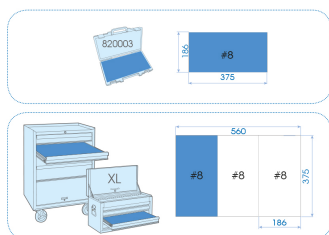

## 2572MRE

**M** Cassetta di chiavi a bussola 1/4" esagonali metriche ed accessori - 72 pezzi

Peso (kg) : 2.06  
 Cassetta vuota : 820003K (389 x 230 x 66 mm)

- EVA #8 (375 x 187 mm)

|  |                                                                                     | Series |       | Content                                   |
|-------------------------------------------------------------------------------------|-------------------------------------------------------------------------------------|--------|-------|-------------------------------------------|
|  |  | 1/4"   | 2335M | 4, 5, 6, 7, 8, 9, 10, 11, 12, 13, 14      |
|  |  | 1/4"   | 2235M | 6, 7, 8, 9, 10, 11, 12, 13                |
|  |  | 1/4"   | 2375M | E4, E5, E6, E7, E8                        |
|  |  | 1/4"   | 2033  | T8, T9, T10, T15, T20, T25, T27, T30, T40 |
|  |  | 1/4"   | 2035  | H3, H4, H5, H6                            |
|  |  | 1/4"   | 2037  | T20, T25, T30, T40                        |
|  |  | 1/4"   | 1025P | PH0, PH1, PH2 ø6mm, PH3                   |
|  |  | 1/4"   | 1025Z | PZ1, PZ2, PZ3                             |