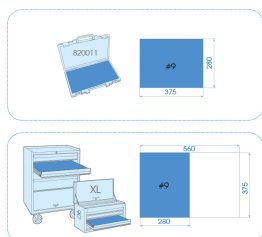

94539MRE

M Vassoio EVAWAVE di bussole lunghe e di chiavi a bussola a giravite 1/2" - 39 pezzi

Peso (kg) : 5.26

■ #9 (280 x 375 mm)

		Series	Content
		1/2"	4235M 10, 13, 16, 17, 18, 19, 21, 22, 24
		1/2"	4023 T20, T25, T27, T30, T40, T45, T50, T55, T60
		1/2"	4025 H4, H5, H6, H7, H8, H10, H12, H14, H17, H19
		1/2"	4026 M8, M10, M12, M14
		1/2"	4033 T30, T40, T45, T50
		1/2"	4035 H5, H6, H8