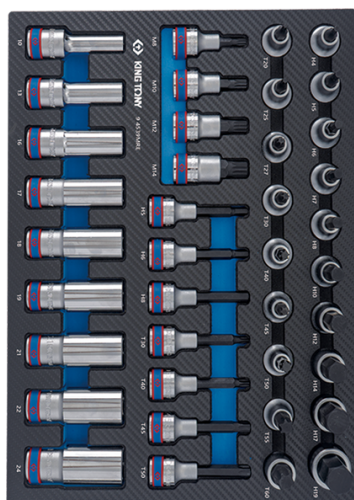

94539MRE

M Vassoio EVAWAVE di bussole lunghe e di chiavi a bussola a giravite 1/2" - 39 pezzi

Peso (kg) : 5.26

■ #9 (280 x 375 mm)

		Series	Content
		1/2"	4235M 10, 13, 16, 17, 18, 19, 21, 22, 24
		1/2"	4023 T20, T25, T27, T30, T40, T45, T50, T55, T60
		1/2"	4025 H4, H5, H6, H7, H8, H10, H12, H14, H17, H19
		1/2"	4026 M8, M10, M12, M14
		1/2"	4033 T30, T40, T45, T50
		1/2"	4035 H5, H6, H8