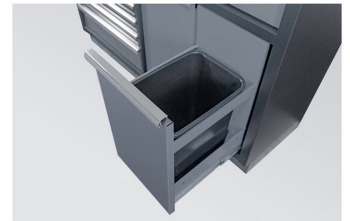

87D11AKGV

Full workshop storage solution (black/grey/wood) - 7 pcs

Peso (kg) : 146

Dimensioni L x H x P (mm) : 1360 x 2000 x 490

Safety mechanism

Storage box

Garage bin

|  | Series | Content |
|---|-------------|---------|
|  | 87D1123AKG | x1 |
|  | 87D1121AKG | x1 |
|  | 87D11071AKG | x2 |
|  | 87D11AKGF | x2 |