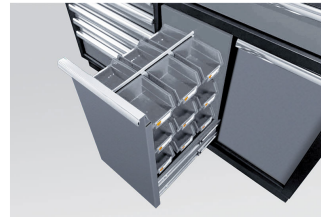

87D11AKGV

Full workshop storage solution (black/grey/wood) - 7 pcs

Peso (kg) : 146

Dimensioni L x H x P (mm) : 1360 x 2000 x 490

Safety mechanism

Storage box

Garage bin

|  | Series | Content |
|---|-------------|---------|
|  | 87D1123AKG | x1 |
|  | 87D1121AKG | x1 |
|  | 87D11071AKG | x2 |
|  | 87D11AKGF | x2 |