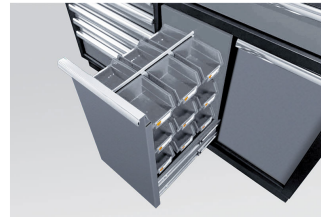

87D11AKGV

Full workshop storage solution (black/grey/wood) - 7 pcs

Peso (kg) : 146

Dimensioni L x H x P (mm) : 1360 x 2000 x 490

Safety mechanism

Storage box

Garage bin

	Series	Content
	87D1123AKG	x1
	87D1121AKG	x1
	87D11071AKG	x2
	87D1106AKG	x2

KING TONY

Enjoy your work

87D1107AKG

x1