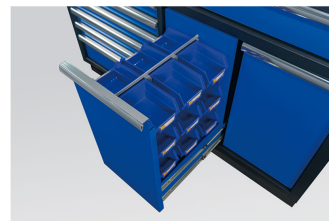

## 87D11AKBV

### Full workshop storage solution (black/grey/wood) - 7 pcs

Peso (kg) : 146

Dimensioni L x H x P (mm) : 1360 x 2000 x 490

Safety mechanism

Storage box

Garage bin

	Series	Content
	87D1123AKB	x1
	87D11071AKB	x2
	87D1121AKB	x1
	87D11AKBF	x2