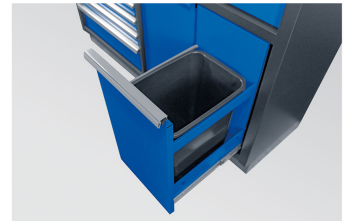

### Full workshop storage solution (black/grey/wood) - 7 pcs

Peso (kg) : 146

Dimensioni L x H x P (mm) : 1360 x 2000 x 490

Safety mechanism

Storage box

Garage bin

Series

Content