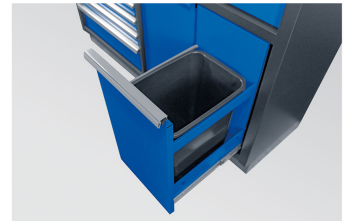

### Full workshop storage solution (black/grey/wood) - 7 pcs

Peso (kg) : 146

Dimensioni L x H x P (mm) : 1360 x 2000 x 490

Safety mechanism

Storage box

Garage bin

	Series	Content
	87D1123AKB	x1
	87D11071AKB	x2
	87D1121AKB	x1
	87D11AKBF	x2