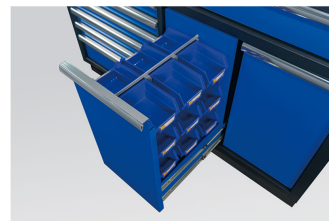

## 87D11AKBV

### Full workshop storage solution (black/grey/wood) - 7 pcs

Peso (kg) : 146

Dimensioni L x H x P (mm) : 1360 x 2000 x 490

Safety mechanism

Storage box

Garage bin

Series

Content