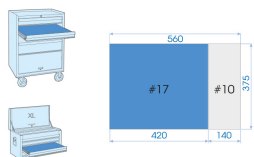

945VE02MRV

M Vassoio EVAWAVE di prese isolate VDE 1/2" e accessori - 32 pezzi

Peso (kg) : 3.96

■ #17 (420 x 375 mm)

		Series	Content
			4025VE H4, H5, H6, H8, H10
			4035VE H4, H5, H6, H8, H10
			4251VE 5, 10
			4335VE 8, 10, 11, 12, 13, 14, 15, 16, 17, 18, 19, 20, 21, 22, 24, 27, 30, 32
			4178VE 4178VE08
			4771VE 4771VE10