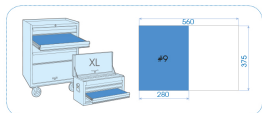

955VE01MRV

M Vaschetta bussole e accessori EVAWAVE 1/4" + 3/8" isolata VDE - 38 pezzi

Peso (kg) : 2.56

■ #9 (280 x 375 mm)

		Series	Content
		1/4"	2035VE H3, H4, H5, H6
		1/4"	2221VE 4, 6
		1/4"	2335VE 5, 6, 7, 8, 9, 10, 11, 12, 13, 14
			3025VE H8, H10
		3/8"	3221VE 6, 10
			3235VE 8, 10, 12, 14
		3/8"	3335VE 10, 11, 12, 13, 14, 15, 16, 17, 18, 19
		1/4"	2178VE 2178VE05