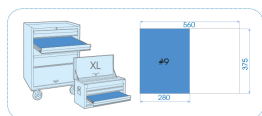

955VE01MRV

M Vaschetta bussole e accessori EVAWAVE 1/4" + 3/8" isolata VDE - 38 pezzi

Peso (kg) : 2.56

■ #9 (280 x 375 mm)

		Series	Content
		1/4"	2035VE H3, H4, H5, H6
		1/4"	2221VE 4, 6
		1/4"	2335VE 5, 6, 7, 8, 9, 10, 11, 12, 13, 14
			3025VE H8, H10
		3/8"	3221VE 6, 10
			3235VE 8, 10, 12, 14
		3/8"	3335VE 10, 11, 12, 13, 14, 15, 16, 17, 18, 19
		1/4"	2178VE 2178VE05