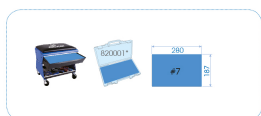

## 910112MRE

**M** Vassoio EVAWAVE di chiavi combinate a cricchetto metriche - 12 pezzi

Peso (kg) : 1.13

■ #7 (280 x 187mm)

	Series	Content
	3731M	10, 11, 12, 13, 14, 15, 16, 17, 19 mm
 <b>1/4"</b>	373202R	
 <b>3/8"</b>	373203R	
 <b>1/2"</b>	373204R	