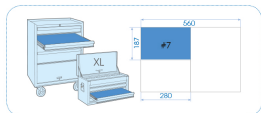

910112MRE

M Vassoio EVAWAVE di chiavi combinate a cricchetto metriche - 12 pezzi

Peso (kg) : 1.13

■ #7 (280 x 187mm)

	Series	Content
	3731M	10, 11, 12, 13, 14, 15, 16, 17, 19 mm
 1/4"	373202R	
 3/8"	373203R	
 1/2"	373204R	