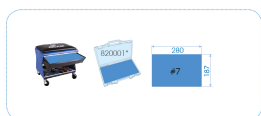

910112MRE

M Vassoio EVAWAVE di chiavi combinate a cricchetto metriche - 12 pezzi

Peso (kg) : 1.13

■ #7 (280 x 187mm)

	Series	Content
	3731M	10, 11, 12, 13, 14, 15, 16, 17, 19 mm
 1/4"	373202R	
 3/8"	373203R	
 1/2"	373204R	