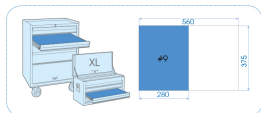

99040SRV01

S Vassoio EVAWAVE di chiavi a bussola 1/4", 3/8" e 1/2" ed chiave combinata - 40 pezzi

Peso (kg) : 3

■ #9 (280 x 375 mm)

		Series	Content
		1/4"	2330S 5/32", 3/16", 7/32", 1/4", 9/32"
		3/8"	3330S 1/2", 9/16", 5/8", 3/8", 7/16"
		1/2"	4330S 15/16", 1", 1-1/8", 1-1/4", 5/8", 11/16", 3/4", 13/16", 7/8", 5/16", 11/32", 3/8", 7/16", 1/2"
		5060	1/4", 5/16", 3/8", 7/16", 1/2", 9/16", 5/8", 11/16", 3/4", 7/8", 15/16", 1"