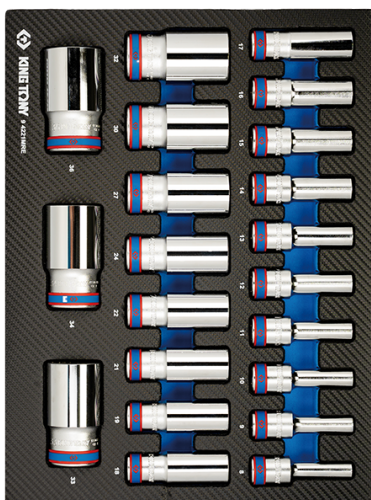

## 94221MRE

**M** Vassoio EVAWAVE di bussole lunghe  
12 metriche - 21 pezzi

Peso (kg) : 3.92

■ #9 (280 x 375 mm)

	Series	Content
		
	4230M	8, 9, 10, 11, 12, 13, 14, 15, 16, 17, 18, 19, 21, 22, 24, 27, 30, 32, 33, 34, 36