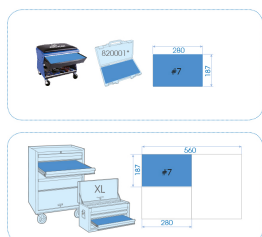

92565MRV

M Inlegbakje EVAWARE dopsleutel en accessoires 1/4" metrische - 65 dlg

■ #7 (187 x 280 mm)

		Series	Content
		1/4"	2335M 4, 4.5, 5, 5.5, 6, 7, 8, 9, 10, 11, 12, 13, 14
		1/4"	2235M 4, 4.5, 5, 5.5, 6, 7, 8, 9, 10, 11, 12, 13, 14
		1/4"	2375M E4, E5, E6, E7, E8
		1/4"	2221 222102, 222104, 222106
		1/4"	2013X T8, T9, T10, T15, T20, T25, T27, T30, T40
		1/4"	2015MX H3, H4, H5, H6, H8
		1/4"	2018X PZ1, PZ2
		1/4"	2011X PH1, PH2