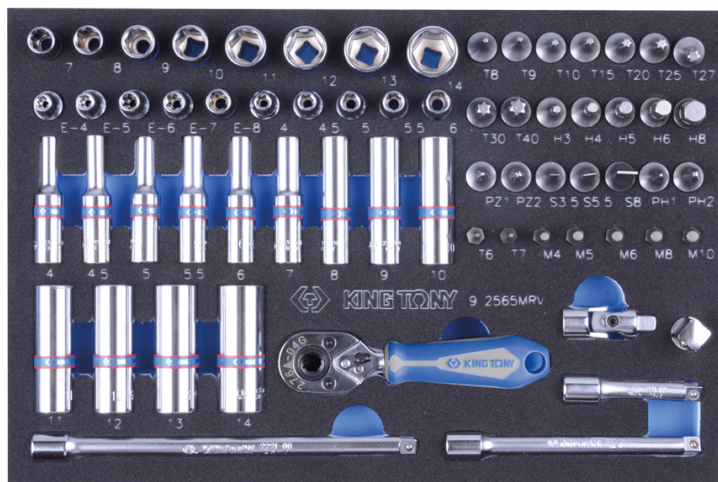

92565MRV

M Inlegbakje EVAWARE dopsleutel en accessoires 1/4" metrische - 65 dlg

■ #7 (187 x 280 mm)

		Series	Content
		1/4"	2335M 4, 4.5, 5, 5.5, 6, 7, 8, 9, 10, 11, 12, 13, 14
		1/4"	2235M 4, 4.5, 5, 5.5, 6, 7, 8, 9, 10, 11, 12, 13, 14
		1/4"	2375M E4, E5, E6, E7, E8
		1/4"	2221 222102, 222104, 222106
		1/4"	2013X T8, T9, T10, T15, T20, T25, T27, T30, T40
		1/4"	2015MX H3, H4, H5, H6, H8
		1/4"	2018X PZ1, PZ2
		1/4"	2011X PH1, PH2

			2012X	3.5, 5.5, 8
			1025T	T6, T7
			1025M	M4, M5, M6, M8, M10
			2792	2792
	 		276A	276A04G
	 		2813	2813