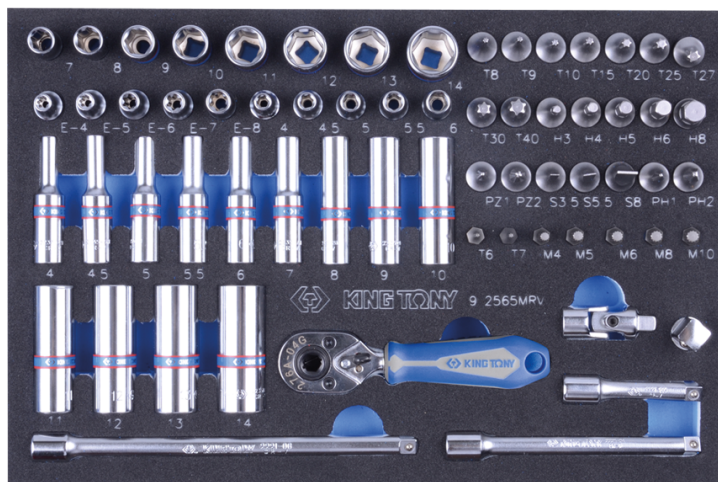

92565MRV

M Inlegbakje EVAWARE dopsleutel en accessoires 1/4" metrische - 65 dlg

■ #7 (187 x 280 mm)

|  | | Series | Content |
|---|---|--------|--|
|  |  | 1/4" | 2335M 4, 4.5, 5, 5.5, 6, 7, 8, 9, 10, 11, 12, 13, 14 |
|  |  | 1/4" | 2235M 4, 4.5, 5, 5.5, 6, 7, 8, 9, 10, 11, 12, 13, 14 |
|  |  | 1/4" | 2375M E4, E5, E6, E7, E8 |
|  |  | 1/4" | 2221 222102, 222104, 222106 |
|  |  | 1/4" | 2013X T8, T9, T10, T15, T20, T25, T27, T30, T40 |
|  |  | 1/4" | 2015MX H3, H4, H5, H6, H8 |
|  |  | 1/4" | 2018X PZ1, PZ2 |
|  |  | 1/4" | 2011X PH1, PH2 |

| | | | | |
|---|---|---|-------|---------------------|
|  |  |  | 2012X | 3.5, 5.5, 8 |
|  |  |  | 1025T | T6, T7 |
|  |  |  | 1025M | M4, M5, M6, M8, M10 |
|  |  | | 2792 | 2792 |
|  |   | | 276A | 276A04G |
|  |   | | 2813 | 2813 |