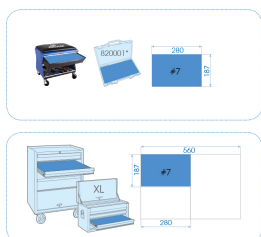

92565MRV

M Inlegbakje EVAWARE dopsleutel en accessoires 1/4" metrische - 65 dlg

■ #7 (187 x 280 mm)

|  | | Series | Content |
|---|---|--------|--|
|  |  | 1/4" | 2335M 4, 4.5, 5, 5.5, 6, 7, 8, 9, 10, 11, 12, 13, 14 |
|  |  | 1/4" | 2235M 4, 4.5, 5, 5.5, 6, 7, 8, 9, 10, 11, 12, 13, 14 |
|  |  | 1/4" | 2375M E4, E5, E6, E7, E8 |
|  |  | 1/4" | 2221 222102, 222104, 222106 |
|  |  | 1/4" | 2013X T8, T9, T10, T15, T20, T25, T27, T30, T40 |
|  |  | 1/4" | 2015MX H3, H4, H5, H6, H8 |
|  |  | 1/4" | 2018X PZ1, PZ2 |
|  |  | 1/4" | 2011X PH1, PH2 |