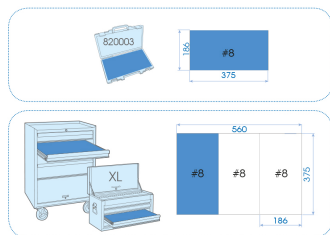

7555MRE10

M Dopsleutelset 1/4" en 1/2" 6-kantig metrische en accessoires - 55 dlg

Lege koffer : 820003K
 Lege EVAWAVE : EF7555
 Afmetingen L x B x H (mm) : 389 x 230 x 66
 Gewicht (kg) : 3.8

- Inbusdoppen
- Metrisch
- Ratels 1/4" en 1/2" met terugstelhoek van 5°
- EVA #8 (375 x 186 mm)
- Koffer 820003K

		Series	Content
		 1/4"	2335M 5.5, 6, 7, 8, 9, 10, 11, 12, 13, 14
		 1/2"	4335M 10, 11, 12, 13, 14, 15, 16, 17, 18, 19, 21, 22, 24, 27, 30, 32
		 1/4"	1025S 4.5, 6.5, 8
		 1/4"	1025P PH1, PH2, PH3
		 1/4"	1025Z PZ1, PZ2, PZ3
		 1/4"	1025U T10H, T15H, T20H, T25H, T27H, T30H, T40H
		 1/4"	1025H 3, 4, 5, 6, 7
	 1/2"	4755G	475510G