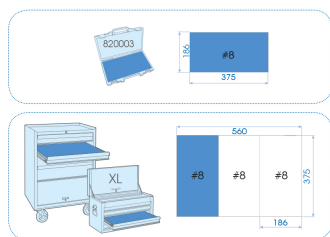

### **M** Dopsleutelset 1/4" en 1/2" 6-kantig metrische en accessoires - 55 dlg

Lege koffer : 820003K  
 Lege EVAWAVE : EF7555  
 Afmetingen L x B x H (mm) : 389 x 230 x 66  
 Gewicht (kg) : 3.8

- Inbusdoppen
- Metrisch
- Ratels 1/4" en 1/2" met terugstelhoek van 5°
- Koffer 820003K
- EVA #8 (375 x 186 mm)

		Series	Content
		 1/4"	2335M 5.5, 6, 7, 8, 9, 10, 11, 12, 13, 14
		 1/2"	4335M 10, 11, 12, 13, 14, 15, 16, 17, 18, 19, 21, 22, 24, 27, 30, 32
		 1/4"	1025S 4.5, 6.5, 8
		 1/4"	1025P PH1, PH2, PH3
		 1/4"	1025Z PZ1, PZ2, PZ3
		 1/4"	1025U T10H, T15H, T20H, T25H, T27H, T30H, T40H
		 1/4"	1025H 3, 4, 5, 6, 7
	 1/2"	4755G	475510G