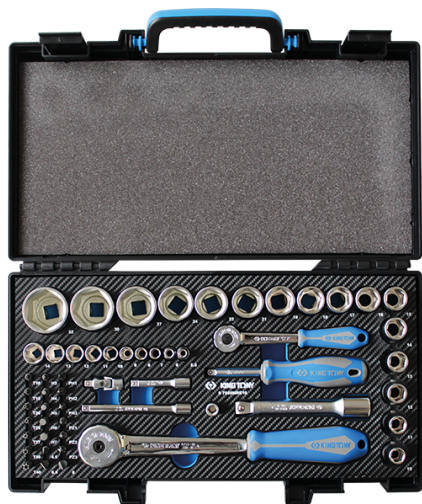

### **M** Dopsleutelset 1/4" en 1/2" 6-kantig metrische en accessoires - 55 dlg

Lege koffer : 820003K  
 Lege EVAWAVE : EF7555  
 Afmetingen L x B x H (mm) : 389 x 230 x 66  
 Gewicht (kg) : 3.8

- Inbusdoppen
- Metrisch
- Ratels 1/4" en 1/2" met terugstelhoek van 5°
- Koffer 820003K
- EVA #8 (375 x 186 mm)

		Series	Content
		 1/4"	2335M 5.5, 6, 7, 8, 9, 10, 11, 12, 13, 14
		 1/2"	4335M 10, 11, 12, 13, 14, 15, 16, 17, 18, 19, 21, 22, 24, 27, 30, 32
		 1/4"	1025S 4.5, 6.5, 8
		 1/4"	1025P PH1, PH2, PH3
		 1/4"	1025Z PZ1, PZ2, PZ3
		 1/4"	1025U T10H, T15H, T20H, T25H, T27H, T30H, T40H
		 1/4"	1025H 3, 4, 5, 6, 7
	 1/2"	4755G	475510G