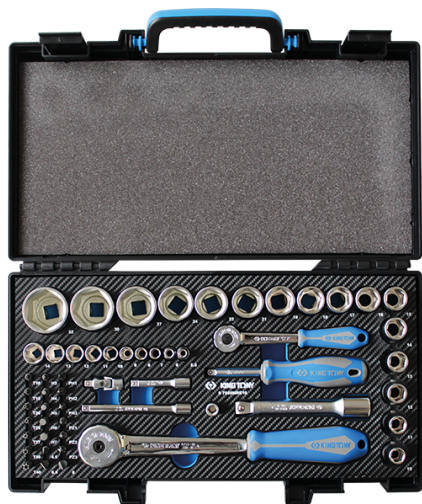

7555MRE10

M Dopsleutelset 1/4" en 1/2" 6-kantig metrische en accessoires - 55 dlg

Lege koffer : 820003K
 Lege EVAWAVE : EF7555
 Afmetingen L x B x H (mm) : 389 x 230 x 66
 Gewicht (kg) : 3.8

- Inbusdoppen
- Metrisch
- Ratels 1/4" en 1/2" met terugstelhoek van 5°
- EVA #8 (375 x 186 mm)
- Koffer 820003K

		Series	Content
		 1/4"	2335M 5.5, 6, 7, 8, 9, 10, 11, 12, 13, 14
		 1/2"	4335M 10, 11, 12, 13, 14, 15, 16, 17, 18, 19, 21, 22, 24, 27, 30, 32
		 1/4"	1025S 4.5, 6.5, 8
		 1/4"	1025P PH1, PH2, PH3
		 1/4"	1025Z PZ1, PZ2, PZ3
		 1/4"	1025U T10H, T15H, T20H, T25H, T27H, T30H, T40H
		 1/4"	1025H 3, 4, 5, 6, 7
	 1/2"	4755G	475510G