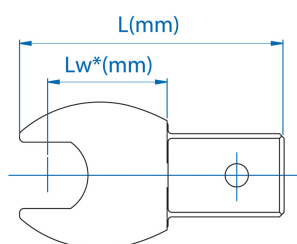

345011S

S

Insteekvork inch (9 x 12 mm)

- Afwerking in gesatineerd chroom

	Afmetingen (Inch)	Gereedschapopname	Lw (mm)	l (mm)	Gewicht (g)
34501110S	5/16"	9x12	17.5	37	37.6
34501112S	3/8"	9x12	17.5	38	41.5
34501114S					
34501116S	1/2"	9x12	17.5	39	45.6
34501118S	9/16"	9x12	20	42	54.9
34501120S					
34501122S					
34501124S					
34501108S	1/4"	9x12	17.5	37.4	36