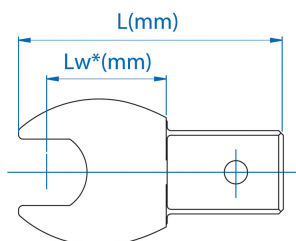

345012S

S
Insteekvork inch (14 x 18 mm)

- Inch
- Afwerking in gesatineerd chroom

|  | Afmetingen (Inch) | Gereedschapopname | Lw (mm) | L (mm) | Gewicht (g) |
|---|-------------------|-------------------|---------|--------|-------------|
| 34501216S | 1/2" | 14x18 | 25 | 58 | 117 |
| 34501218S | 9/16" | 14x18 | 25 | 58 | 120 |
| 34501220S | 5/8" | 14x18 | 25 | 59 | 127 |
| 34501222S | 11/16" | 14x18 | 25 | 60 | 138 |
| 34501224S | 3/4" | 14x18 | 25 | 61 | 140 |
| 34501226S | 13/16" | 14x18 | 25 | 61 | 160 |
| 34501228S | 7/8" | 14x18 | 25 | 62 | 162 |
| 34501230S | 15/16" | 14x18 | 25 | 63 | 168 |
| 34501232S | 1" | 14x18 | 25 | 69 | 180 |
| 34501236S | 1-1/8" | 14x18 | 32.5 | 70 | 249 |
| 34501240S | 1-1/4" | 14x18 | 32.5 | 73 | 248 |
| 34501248S | 1-1/2" | 14x18 | 32.5 | 74 | 229 |