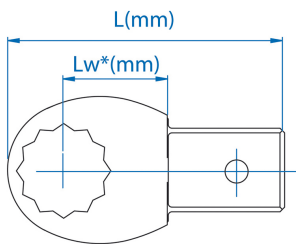

345022M

M Opzetting metrisch (14 x 18 mm)

- Afwerking in gesatineerd chroom

|  | Afmeting (mm) | Gereedschapopname | Lw (mm) | l (mm) | Gewicht (g) |
|---|---------------|-------------------|---------|--------|-------------|
| 34502213M | 13 | 14x18 | 25 | 60.8 | 129.6 |
| 34502214M | 14 | 14x18 | 25 | 61.5 | 132.1 |
| 34502215M | 15 | 14x18 | 25 | 62 | 132 |
| 34502216M | 16 | 14x18 | 25 | 62.9 | 137 |
| 34502217M | 17 | 14x18 | 25 | 63.6 | 141 |
| 34502218M | 18 | 14x18 | 25 | 64.3 | 138.9 |
| 34502219M | 19 | 14x18 | 25 | 65.3 | 144.6 |
| 34502221M | 21 | 14x18 | 25 | 66.5 | 151.5 |
| 34502222M | 22 | 14x18 | 25 | 67.3 | 156.6 |
| 34502224M | 24 | 14x18 | 25 | 68.8 | 161.9 |
| 34502227M | 27 | 14x18 | 31 | 76.8 | 204.9 |
| 34502230M | 30 | 14x18 | 31 | 78.5 | 204.1 |
| 34502232M | 32 | 14x18 | 31 | 79.8 | 213.8 |

KING TONY

Enjoy your work

| | | | | | |
|-----------|----|-------|----|------|-------|
| 34502234M | 34 | 14x18 | 31 | 81.3 | 225.5 |
| 34502236M | 36 | 14x18 | 31 | 82.5 | 230 |
| 34502241M | 41 | 14x18 | 31 | 85.5 | 235.2 |