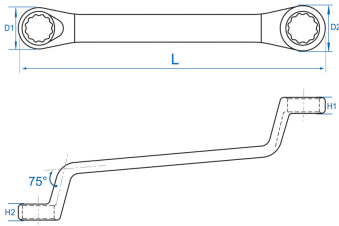

5970

S 75° gebogen ringsleutel inch

ANSI/ASME B107.6

- Inch
- 75° gebogen
- Lage dikte
- Oog 12-kant in fijne wand
- Afwerking in gepolijst chroom

|  | Afmetingen (Inch) | D1 (mm) | D2 (mm) | H1 (mm) | L (mm) | Gewicht (g) |
|--|-------------------|---------|---------|---------|--------|-------------|
| 59700810 | 1/4"x5/16" | 10.7 | 12.2 | 6 | 168 | 43 |
| 59701012 | 5/16"x3/8" | 13.6 | 15.1 | 7 | 183 | 62 |
| 59701214 | 3/8"x7/16" | 16.6 | 18 | 8 | 198 | 88 |
| 59701416 | 7/16"x1/2" | 19.5 | 20.9 | 9 | 217 | 131 |
| 59701618 | 1/2"x9/16" | 19.5 | 20.9 | 9 | 217 | 134 |
| 59701820 | 9/16"x5/8" | 25.3 | 26.7 | 11 | 260 | 152 |
| 59702022 | 5/8"x11/16" | 25.3 | 26.7 | 11 | 260 | 189 |
| 59702224 | 11/16"x3/4" | 28.2 | 29.7 | 11.6 | 292 | 240 |
| 59702428 | 3/4"x7/8" | 31.1 | 34 | 12.2 | 318 | 330 |
| 59702628 | 13/16"x7/8" | 32.6 | 35.5 | 12.5 | 326.5 | 330 |
| 59703032 | 15/16"x1" | 36.9 | 41 | 13.5 | 329 | 436 |
| 59703436 | 1-1/16"x1-1/8" | 39.4 | 42.8 | 13.8 | 347 | 488 |
| 59703842 | 1-3/16" x 1-5/16" | 46 | 50 | 17 | 362 | 636 |

KING TONY

Enjoy your work

59703640

1-1/8"x1-1/4"

41

49

15

365