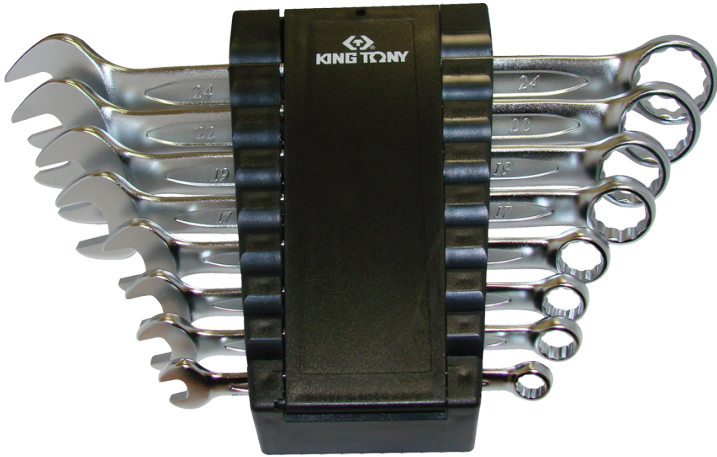

1248MR

M Ringsteeksleutelset metrisch - 8 dlg

Gewicht (kg) : 1.3

Series

Content

1060

8, 10, 11, 13, 17, 19, 22, 24