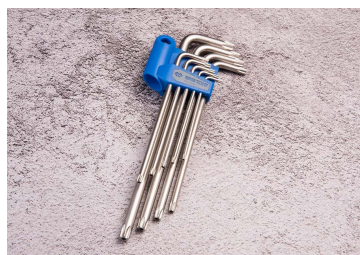

Series

Content

1127R

T10H, T15H, T20H, T25H, T27H, T30H,
T40H, T45H, T50H