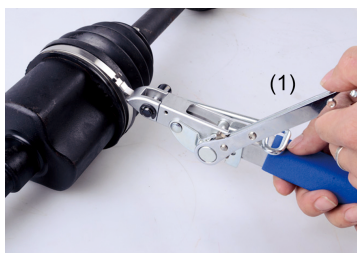

9BB31

Ashoes klemtang van staal

- Quick and easy installation of steel CVJ boot clamps
- Ratchet tightening system and clamp cutter included
- Suitable for all types of vehicles
- (1) Vastklemmen met ratel
- (2) Het snijden van de klemband

9BB31

L (mm)

124

Gewicht (g)

346.8