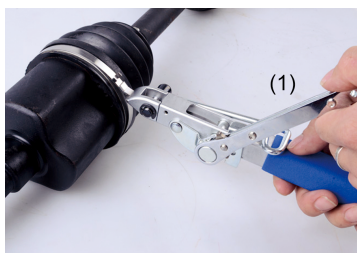

### Ashoes klemtang van staal

- Quick and easy installation of steel CVJ boot clamps
- Ratchet tightening system and clamp cutter included
- Suitable for all types of vehicles
- (1) Vastklemmen met ratel
- (2) Het snijden van de klemband

9BB31

L (mm)

124

Gewicht (g)

346.8