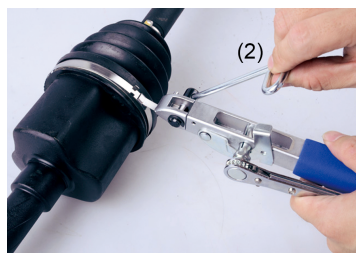

9BB31

Ashoes klemtang van staal

- Quick and easy installation of steel CVJ boot clamps
- Ratchet tightening system and clamp cutter included
- Suitable for all types of vehicles
- (1) Vastklemmen met ratel
- (2) Het snijden van de klemband

9BB31

L (mm)

124

Gewicht (g)

346.8