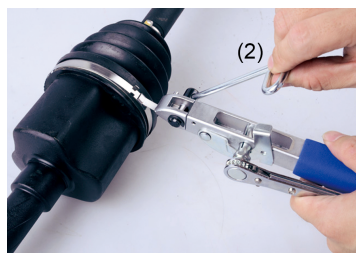

### Ashoes klemtang van staal

- Quick and easy installation of steel CVJ boot clamps
- Ratchet tightening system and clamp cutter included
- Suitable for all types of vehicles
- (1) Vastklemmen met ratel
- (2) Het snijden van de klemband