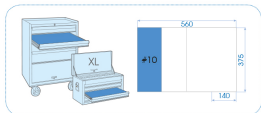

93523MRE11

M Inlegbakje EVAWARE dopsleutel en accessoires 3/8" metrische - 23 dlg

Gewicht (kg) : 1.73

■ #10 (140 x 375 mm)

|  | | Series | Content |
|---|---|-------------|--|
|  |  | 3/8" | 3335M 6, 7, 8, 9, 10, 11, 12, 13, 14, 15, 16, 17, 18, 19, 21, 22, 24 |
|  | 3/8" | 3771G | 377108G |
|  | 3/8" | 3453F | 345308F |
|  | 3/8" | 3293 | 75, 150 mm (3", 6") |
|  | 3/8" | 3571 | 357108 |
|  | 3/8" | 3792 | 3792 |