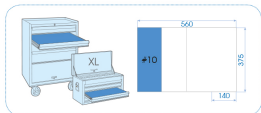

93523MRE11

M Inlegbakje EVAWARE dopsleutel en accessoires 3/8" metrische - 23 dlg

Gewicht (kg) : 1.73

■ #10 (140 x 375 mm)

		Series	Content
		3/8"	3335M 6, 7, 8, 9, 10, 11, 12, 13, 14, 15, 16, 17, 18, 19, 21, 22, 24
	3/8"	3771G	377108G
	3/8"	3453F	345308F
	3/8"	3293	75, 150 mm (3", 6")
	3/8"	3571	357108
	3/8"	3792	3792