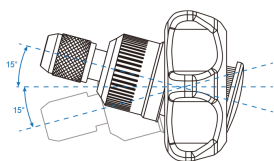

### Doppenset schroevendraaier - 49dlg

Afmetingen L x B x H (mm) : 150 x 102 x 46  
Gewicht (kg) : 0.53

- Kunststof koffer

	Series	Content
	2746	
	  1025P	PH1 x 2, PH2 x 2(ø6mm), PH3, PH2(ø4.7mm)
	  1025S	3.0 x 0.5, 4.0 x 0.5, 5.0 x 0.8, 6.0 x 1.0
	  1025Z	PZ2 x 2
	  1025T	T10, T15, T20 x 2, T25, T27, T30, T40
	  1025H	H3, H4, H5, H6
	  1025U	T10H, T15H, T20H x 2, T25H, T27H, T30H, T40H
	  7150H	H3, H4, H5, H6, H7, H8