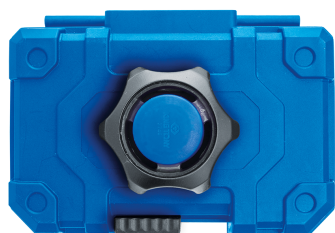

## 1048MR

### Doppenset schroevendraaier - 49dlg

Afmetingen L x B x H (mm) : 150 x 102 x 46  
Gewicht (kg) : 0.53

- Kunststof koffer

	Series	Content
	2746	
	  1025P	PH1 x 2, PH2 x 2(ø6mm), PH3, PH2(ø4.7mm)
	  1025S	3.0 x 0.5, 4.0 x 0.5, 5.0 x 0.8, 6.0 x 1.0
	  1025Z	PZ2 x 2
	  1025T	T10, T15, T20 x 2, T25, T27, T30, T40
	  1025H	H3, H4, H5, H6
	  1025U	T10H, T15H, T20H x 2, T25H, T27H, T30H, T40H
	  7150H	H3, H4, H5, H6, H7, H8

**KING TONY**

*Enjoy your work*

			7150S	4.0 x 0.8, 6.0 x 1.0
			7100P	PH2 x 2
			7100T	T15, T20, T25
			7100Z	PZ2
			753	75363
			750	75075