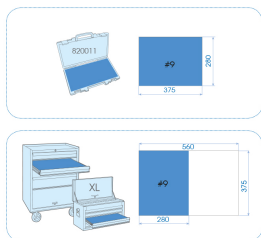

94221MRV

M EVAWAVE inlegtray met lange dopsleutels 1/2", metrisch, 21 stuks

Gewicht (kg) : 3.92

■ #9

Series

Content

4230M

8, 9, 10, 11, 12, 13, 14, 15, 16, 17, 18, 19, 21, 22, 24, 27, 30, 32, 33, 34, 36