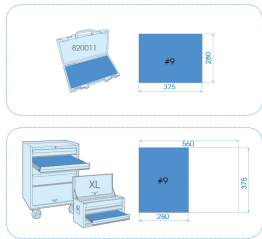

94221MRV

M EVAWAVE inlegtray met lange dopsleutels 1/2", metrisch, 21 stuks

Gewicht (kg) : 3.92

■ #9

Series

Content

1/2"

4230M

8, 9, 10, 11, 12, 13, 14, 15, 16, 17, 18, 19, 21, 22, 24, 27, 30, 32, 33, 34, 36