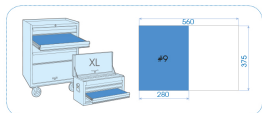

## 97560MRV01

**M** EVAWAVE inlegtray met dopsleutels en accessoires, metrisch, 1/4" en 1/2" - 60 stuks

Gewicht (kg) : 6.24

■ #9 (280 x 375 mm)

		Series	Content
		 1/4"	2335M 4, 5, 5.5, 6, 7, 8, 9, 10, 11, 12, 13, 14
		 1/2"	4335M 10, 11, 13, 14, 15, 16, 17, 18, 19, 20, 21, 22, 24, 27, 30, 32
		 1/4"	1025P PH0, PH1, PH2, PH3
		 1/4"	1025U T10H, T15H, T20H, T25H, T27H, T30H, T40H
		 1/4"	1025S 3, 4.5, 5, 6.5, 8
	 1/4"		2223 02, 04
		 1/4"	1025Z PZ1, PZ2, PZ3
	 1/2"		4251 5", 10"