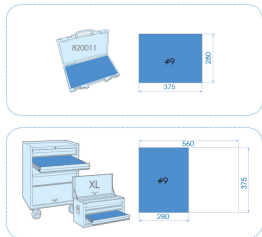

## 912D20MRE

**M** EVAWAVE inlegtray met metrische ringsteeksleutels (I-beam) - 20 dlg

■ #9 (280 x 375 mm)

Series

Content

1062

6, 7, 8, 9, 10, 11, 12, 13, 14, 15, 16, 17,  
18, 19, 21, 22, 24, 27, 30, 32