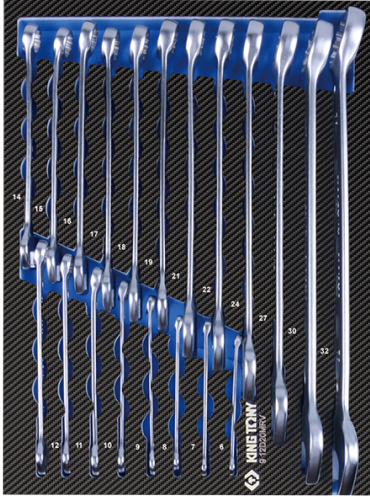

912D20MRE

M EVAWAVE inlegtray met metrische ringsteeksleutels (I-beam) - 20 dlg

■ #9 (280 x 375 mm)

Series

Content

1062

6, 7, 8, 9, 10, 11, 12, 13, 14, 15, 16, 17,
18, 19, 21, 22, 24, 27, 30, 32