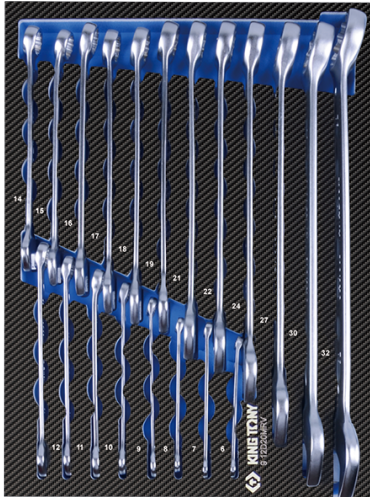

## 912D20MRE

**M** EVAWAVE inlegtray met metrische ringsteeksleutels (I-beam) - 20 dlg

■ #9 (280 x 375 mm)

Series

Content

1062

6, 7, 8, 9, 10, 11, 12, 13, 14, 15, 16, 17,  
18, 19, 21, 22, 24, 27, 30, 32