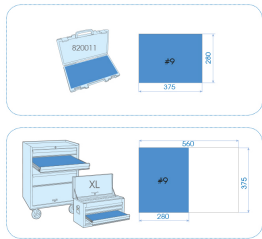

912D20MRE

M EVAWAVE inlegtray met metrische ringsteeksleutels (I-beam) - 20 dlg

■ #9 (280 x 375 mm)

Series

Content

1062

6, 7, 8, 9, 10, 11, 12, 13, 14, 15, 16, 17,
18, 19, 21, 22, 24, 27, 30, 32