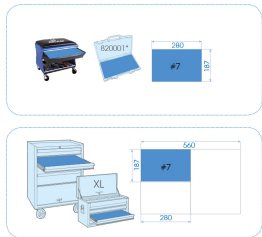

4427MP

M Set slagdopsleutels 1/2", metrisch - 27 dlg

Gewicht (kg) : 4.09

- Plastic koffer 294 x 221 x 66 mm
- #7 (280 x 187 mm)
- Fosfaatafwerking
- Chroom-Molybdeenstaal
- Inbusdoppen

Series

Content

4535M

8, 9, 10, 11, 12, 13, 14, 15, 16, 17, 18, 19, 20, 21, 22, 23, 24, 25, 26, 27, 28, 29, 30, 32, 33, 34, 36