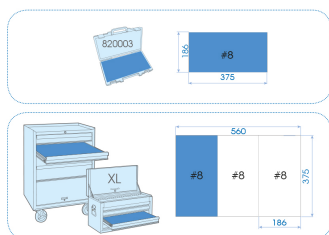

2572MRE

M Dopsleutelset 1/4" 6-kantig metrisch en accessoires - 72 dlg

Gewicht (kg) : 2.06
 Lege koffer : 820003K (389 x 230 x 66 mm)

■ EVA #8 (375 x 187 mm)

		Series	Content
		1/4"	2335M 4, 5, 6, 7, 8, 9, 10, 11, 12, 13, 14
		1/4"	2235M 6, 7, 8, 9, 10, 11, 12, 13
		1/4"	2375M E4, E5, E6, E7, E8
		1/4"	2033 T8, T9, T10, T15, T20, T25, T27, T30, T40
		1/4"	2035 H3, H4, H5, H6
		1/4"	2037 T20, T25, T30, T40
		1/4"	1025P PH0, PH1, PH2 ø6mm, PH3
		1/4"	1025Z PZ1, PZ2, PZ3