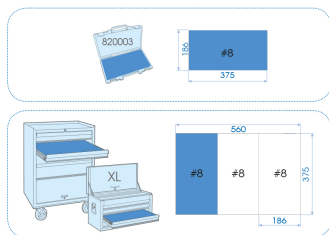

2572MRE

M Dopsleutelset 1/4" 6-kantig metrisch en accessoires - 72 dlg

Gewicht (kg) : 2.06
 Lege koffer : 820003K (389 x 230 x 66 mm)

■ EVA #8 (375 x 187 mm)

		Series	Content
		1/4"	2335M 4, 5, 6, 7, 8, 9, 10, 11, 12, 13, 14
		1/4"	2235M 6, 7, 8, 9, 10, 11, 12, 13
		1/4"	2375M E4, E5, E6, E7, E8
		1/4"	2033 T8, T9, T10, T15, T20, T25, T27, T30, T40
		1/4"	2035 H3, H4, H5, H6
		1/4"	2037 T20, T25, T30, T40
		1/4"	1025P PH0, PH1, PH2 ø6mm, PH3
		1/4"	1025Z PZ1, PZ2, PZ3